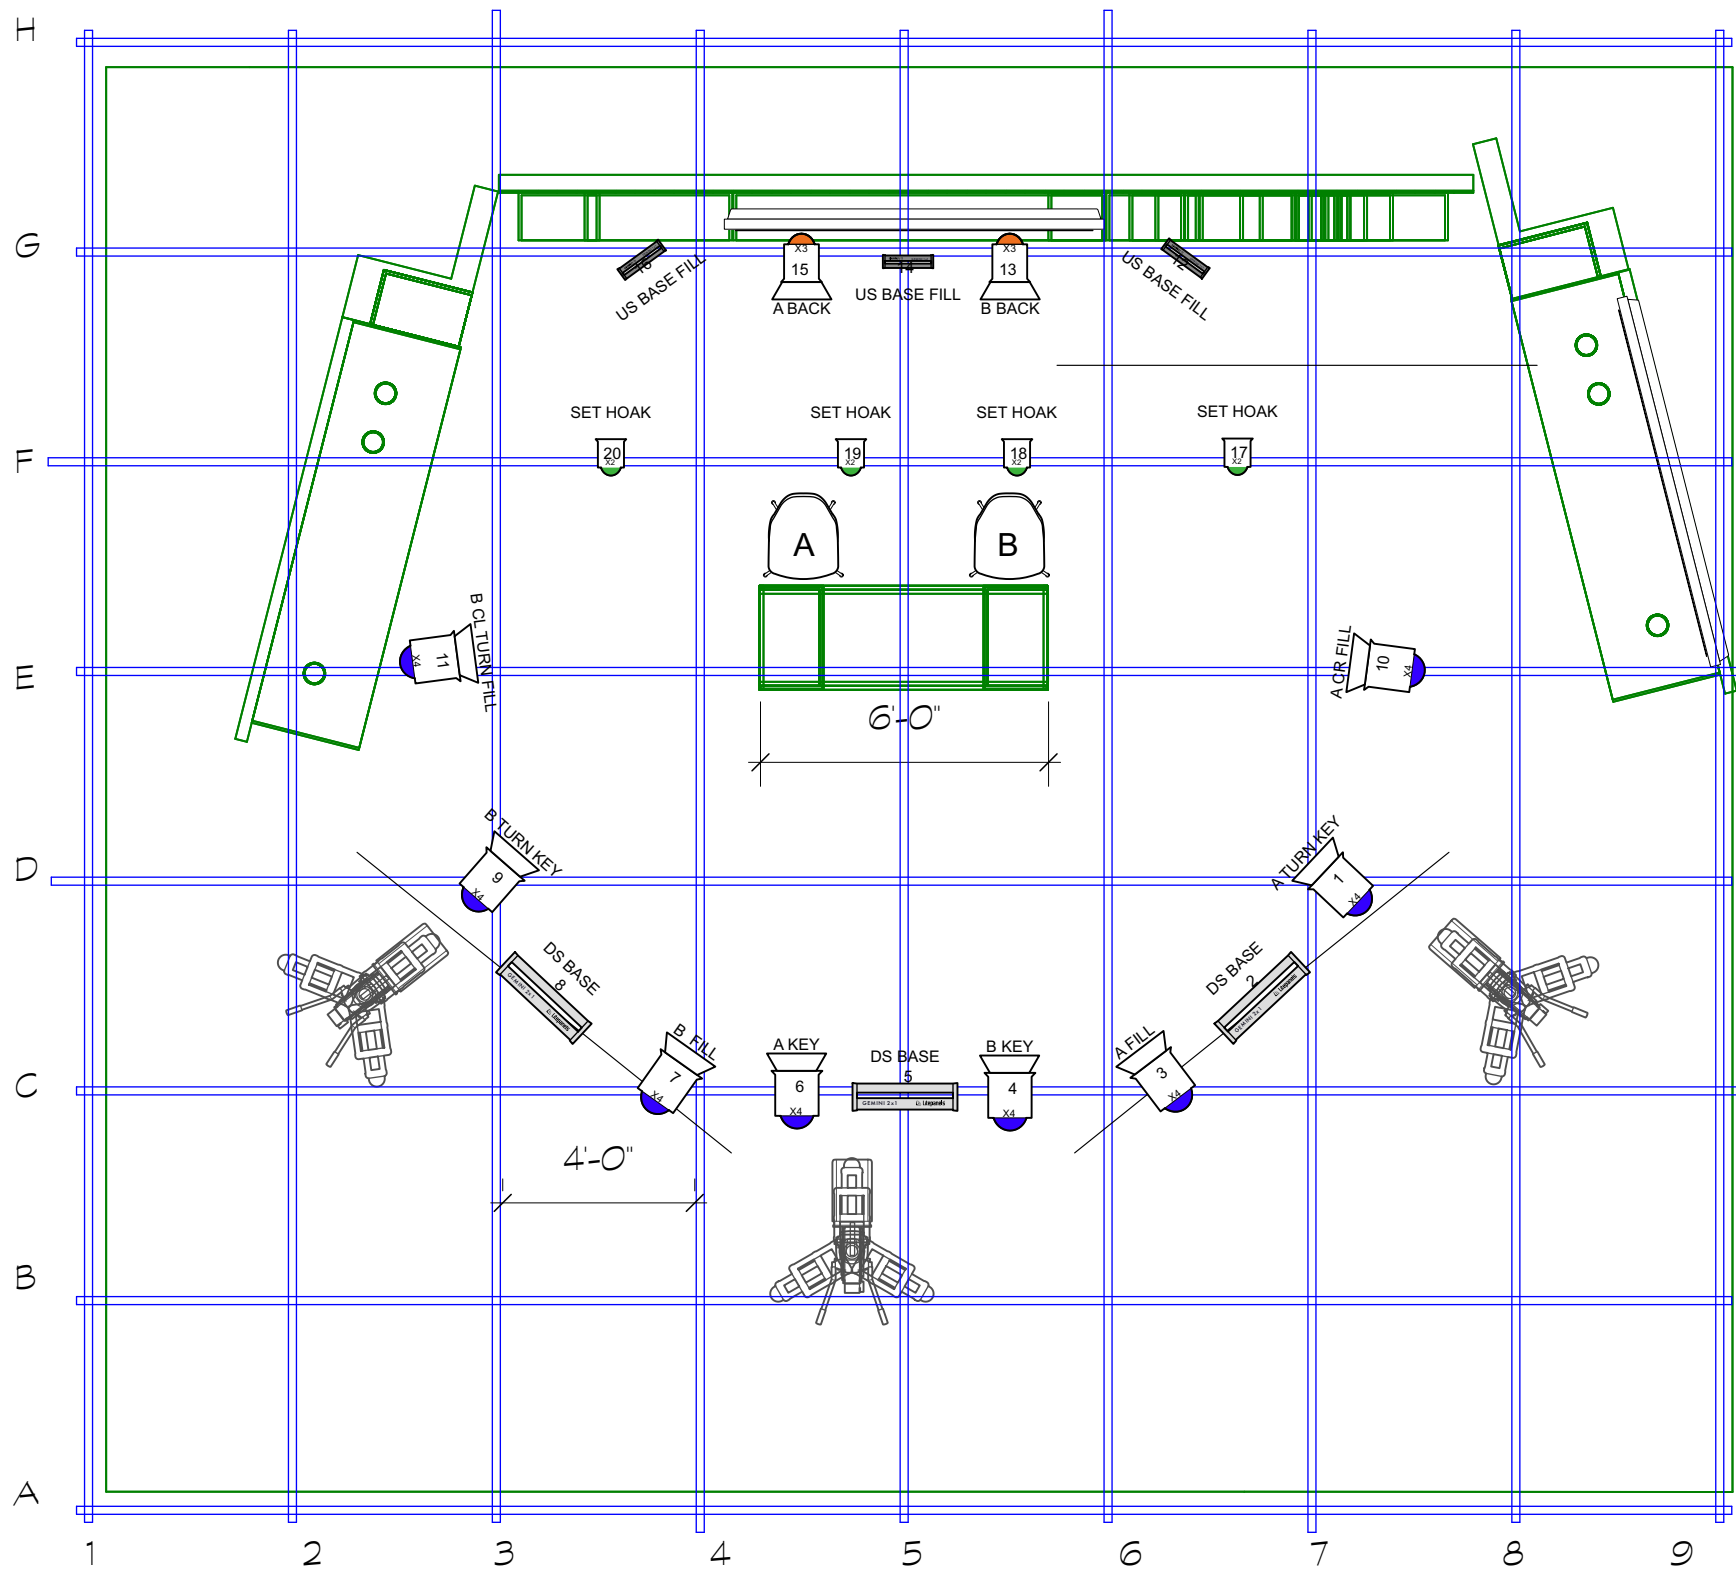

drawings are for demonstration purposes only

2 PERSON DESK- TYPICAL

Symbol Key		
	Litepanels Studio X4 @ 150w 20 lbs	8
	Litepanels Studio X3 @ 100w 11.02lbs	2
	Litepanels Studio X2 @ 60w 9 lb	4
	Gemini 2x1 Soft Panel @ 325w 22.3 lb	3
	Gemini 1x1 Soft Panel @ 200w 11.7 lb	3

Purpose		
	Unit Number	
	Channel	

Typical Key / High Base Shown
Key angle 22-28 Degrees to Face

1 Plan View
Scale: 1/4" = 1'-0"

2 PERSON DESK- TYPICAL